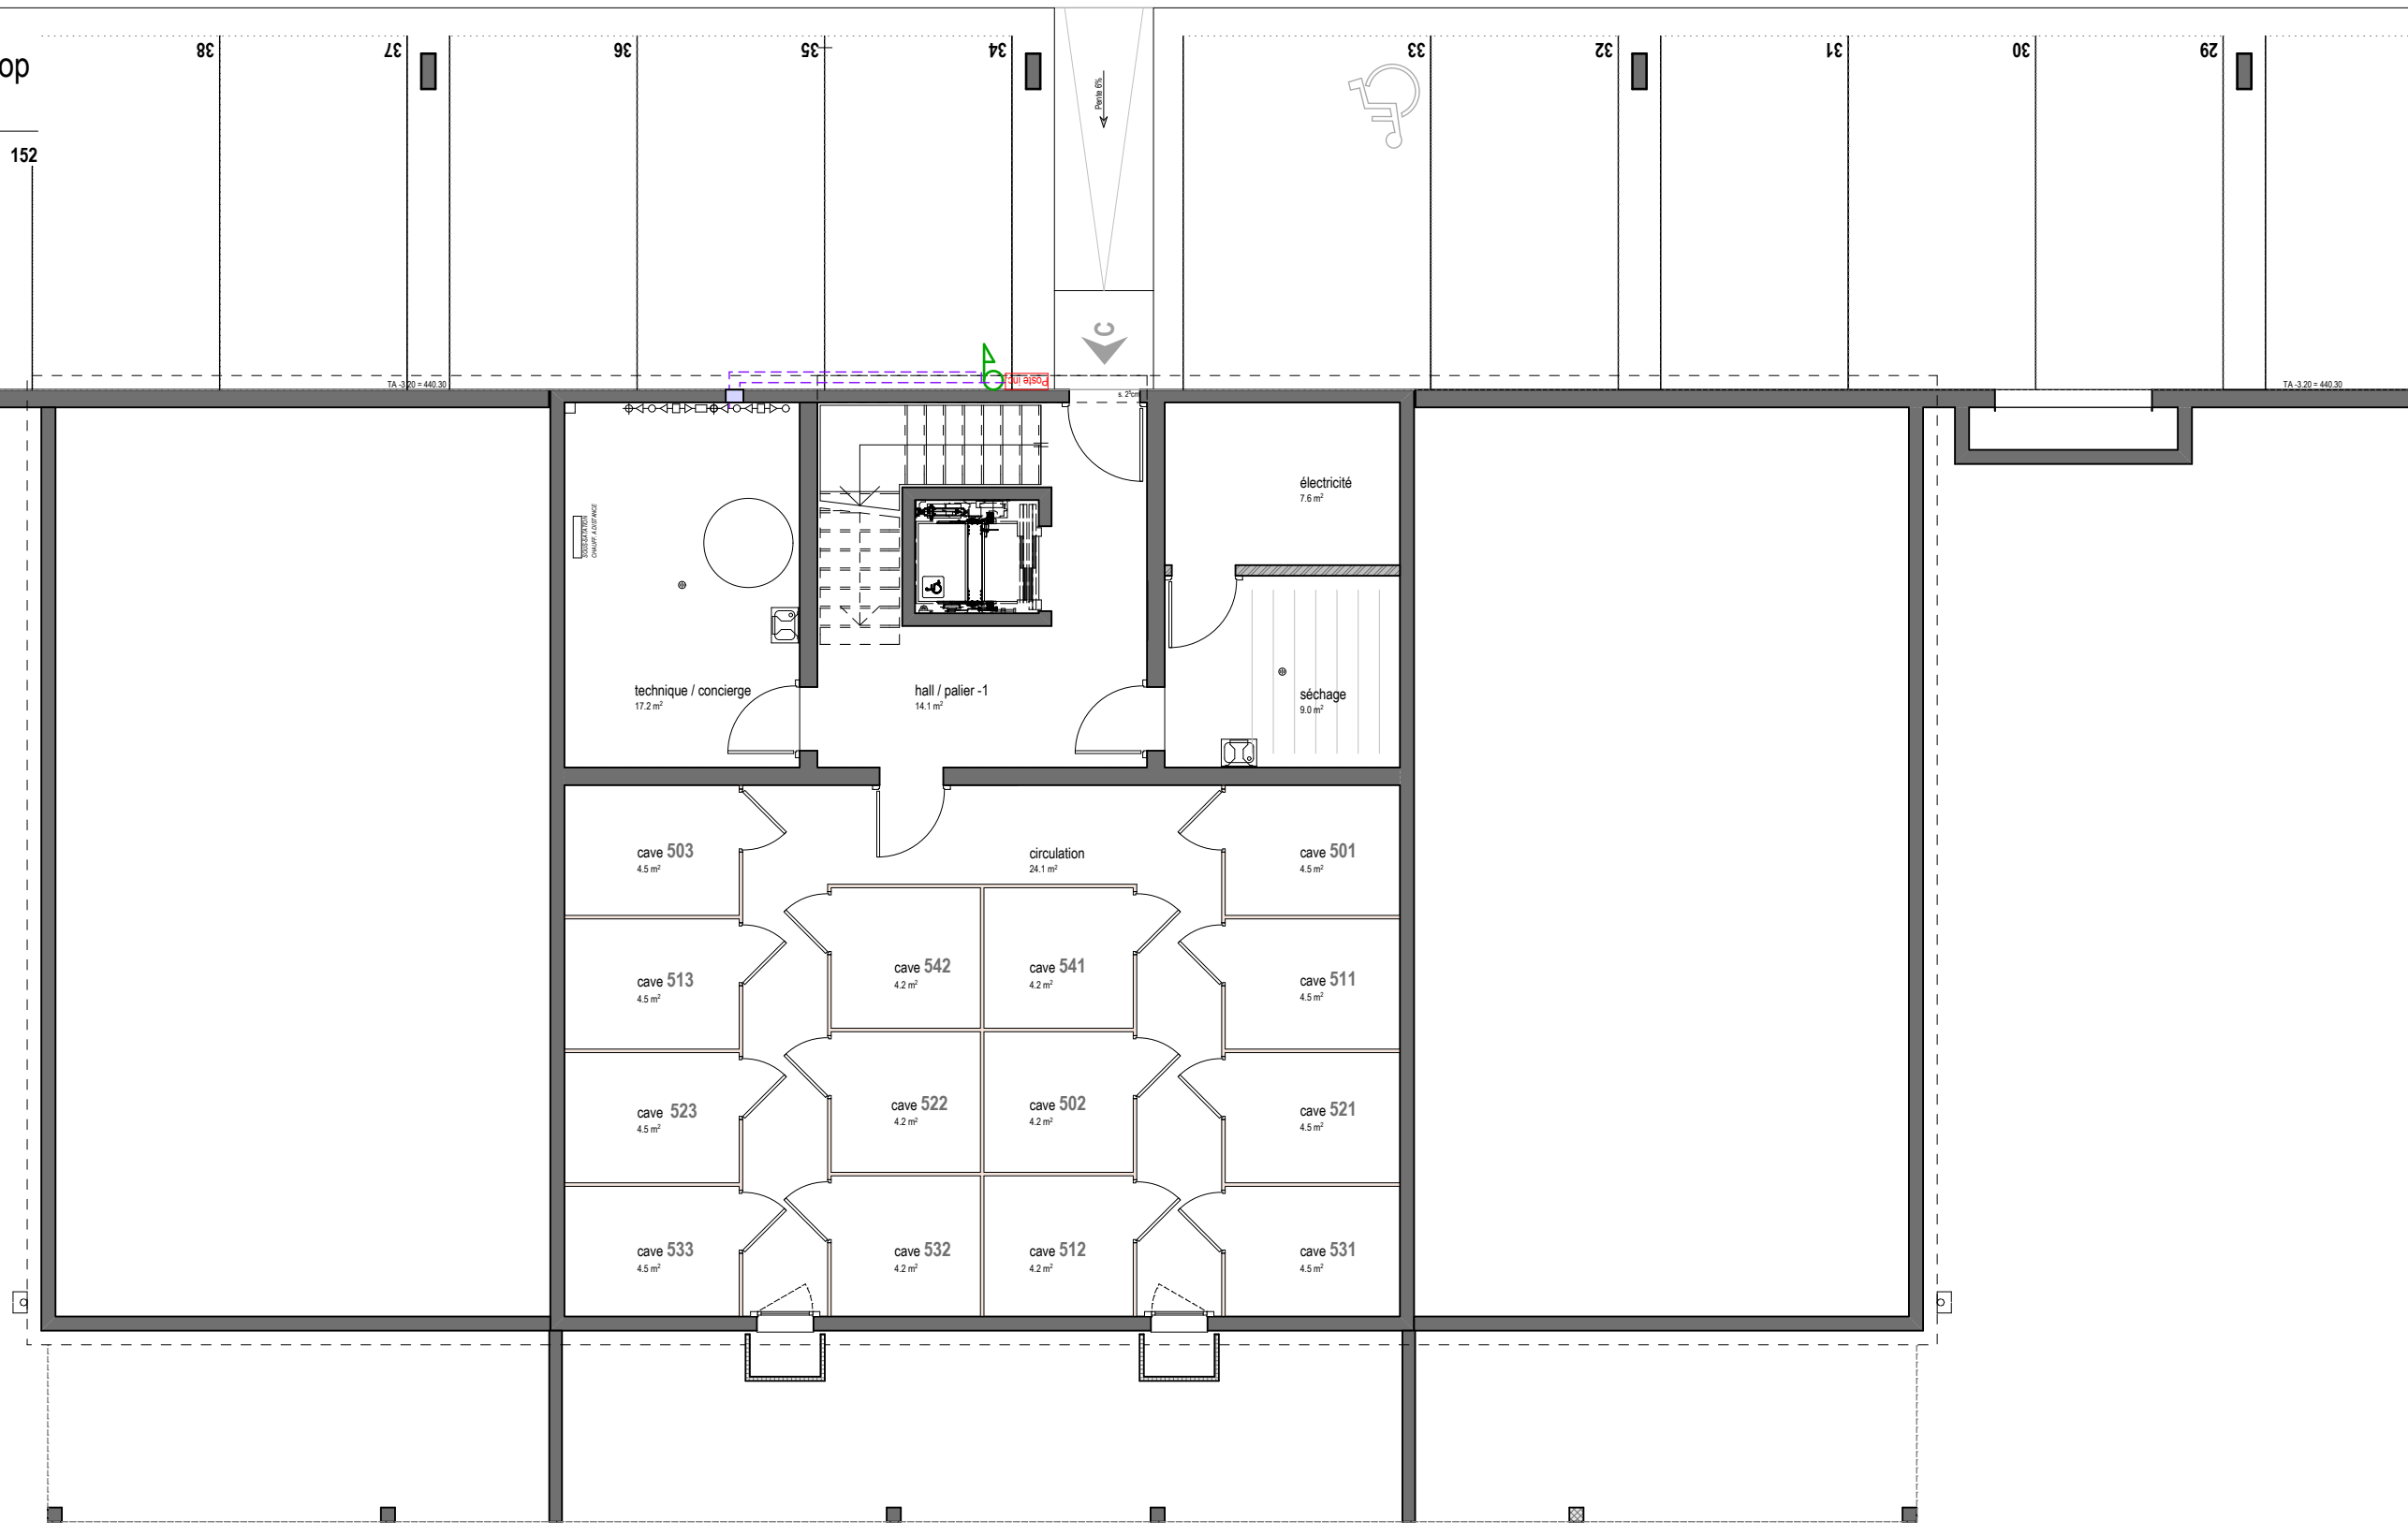

CPV/CAP Caisse de Pension Coop  
"Au Milavy" - Avenches

A3 1:100 nf 02.12.2015 152

TA-320 = 440.30

TA-320 = 440.30

promotion - locations  
Immeuble C - Sous-sol